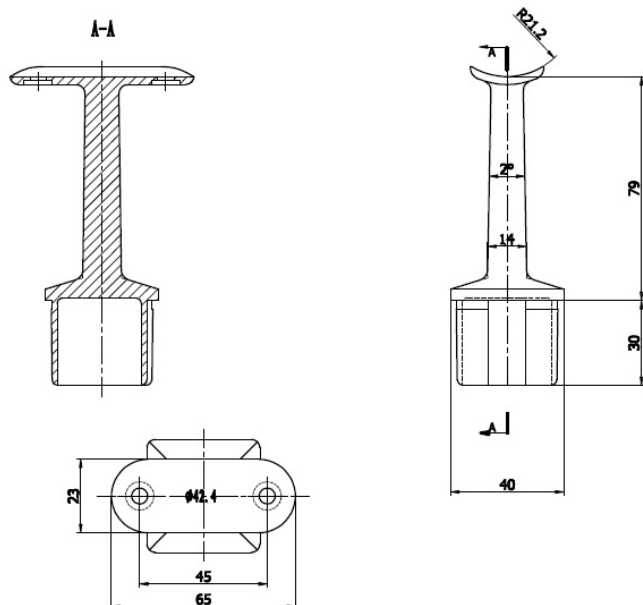

PRODUCT SHEET

Description:

Square Fixed Round Rail Support, SS316-Brushed, 40x40x2x79mm

Item number:

22.10.433-0

Units	Box	Carton	HS Code	Barcode
Pcs.	2	20	8302419000	
				5704866108775

SISO A/S

Mileparken 11
DK-2740 Skovlunde
Denmark
VAT: DK 24786013

Phone +45 45 830 900

www.siso.dk
siso@siso.dk

Danske Bank
Nytorv Branch
Copenhagen
SWIFT: DABADKKK

Account no.
4180 3112 112936
IBAN Account
DK7230003112112936